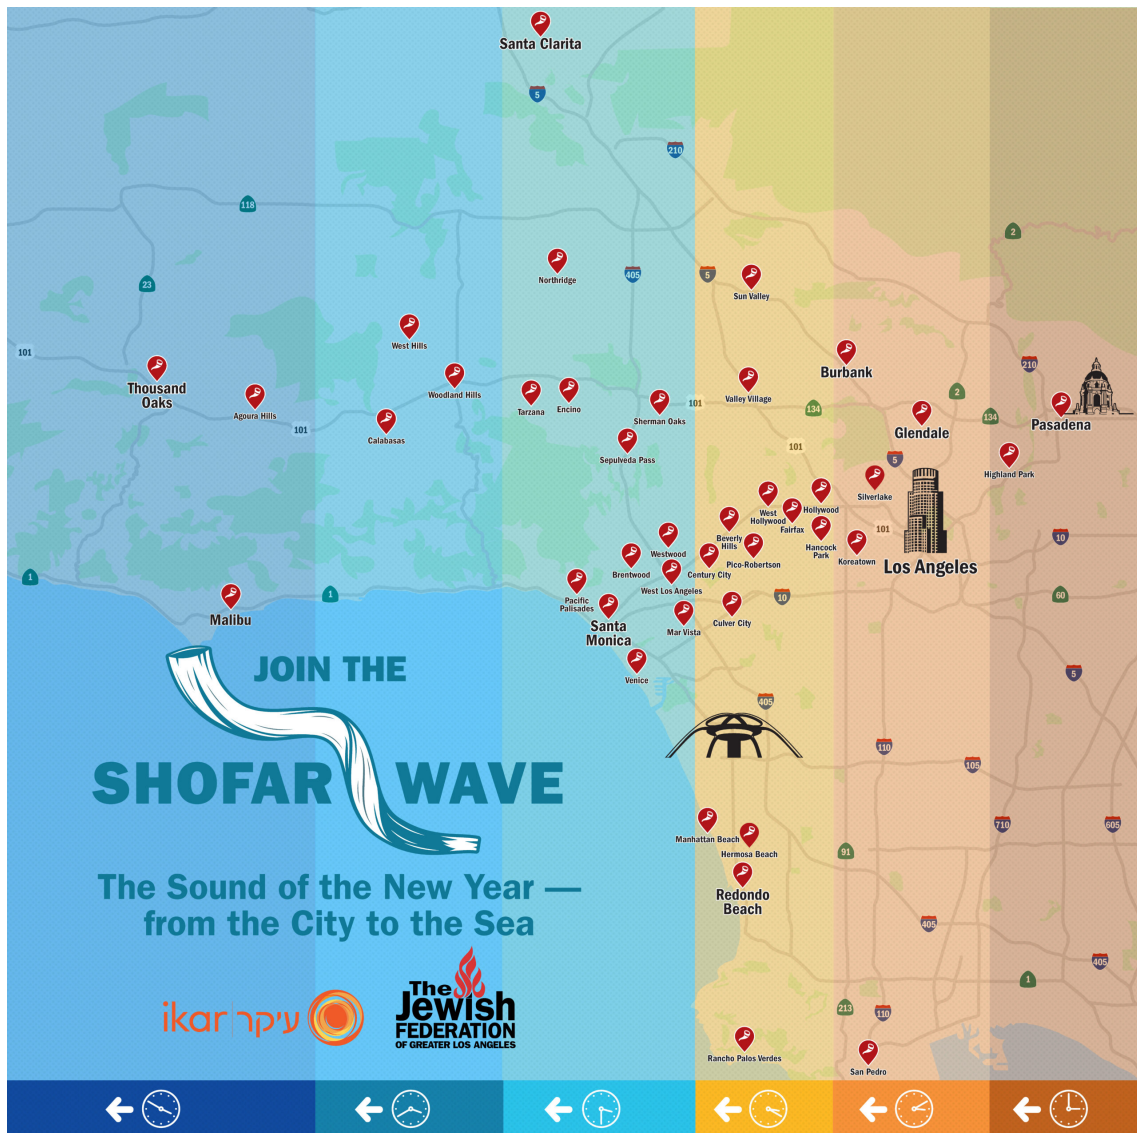

(/wp-content/uploads/2020/08/22871-SHOFAR-WAVE-MAP-2-scaled.jpg)

Join Our Mailing List

SIGN UP

Follow us on: